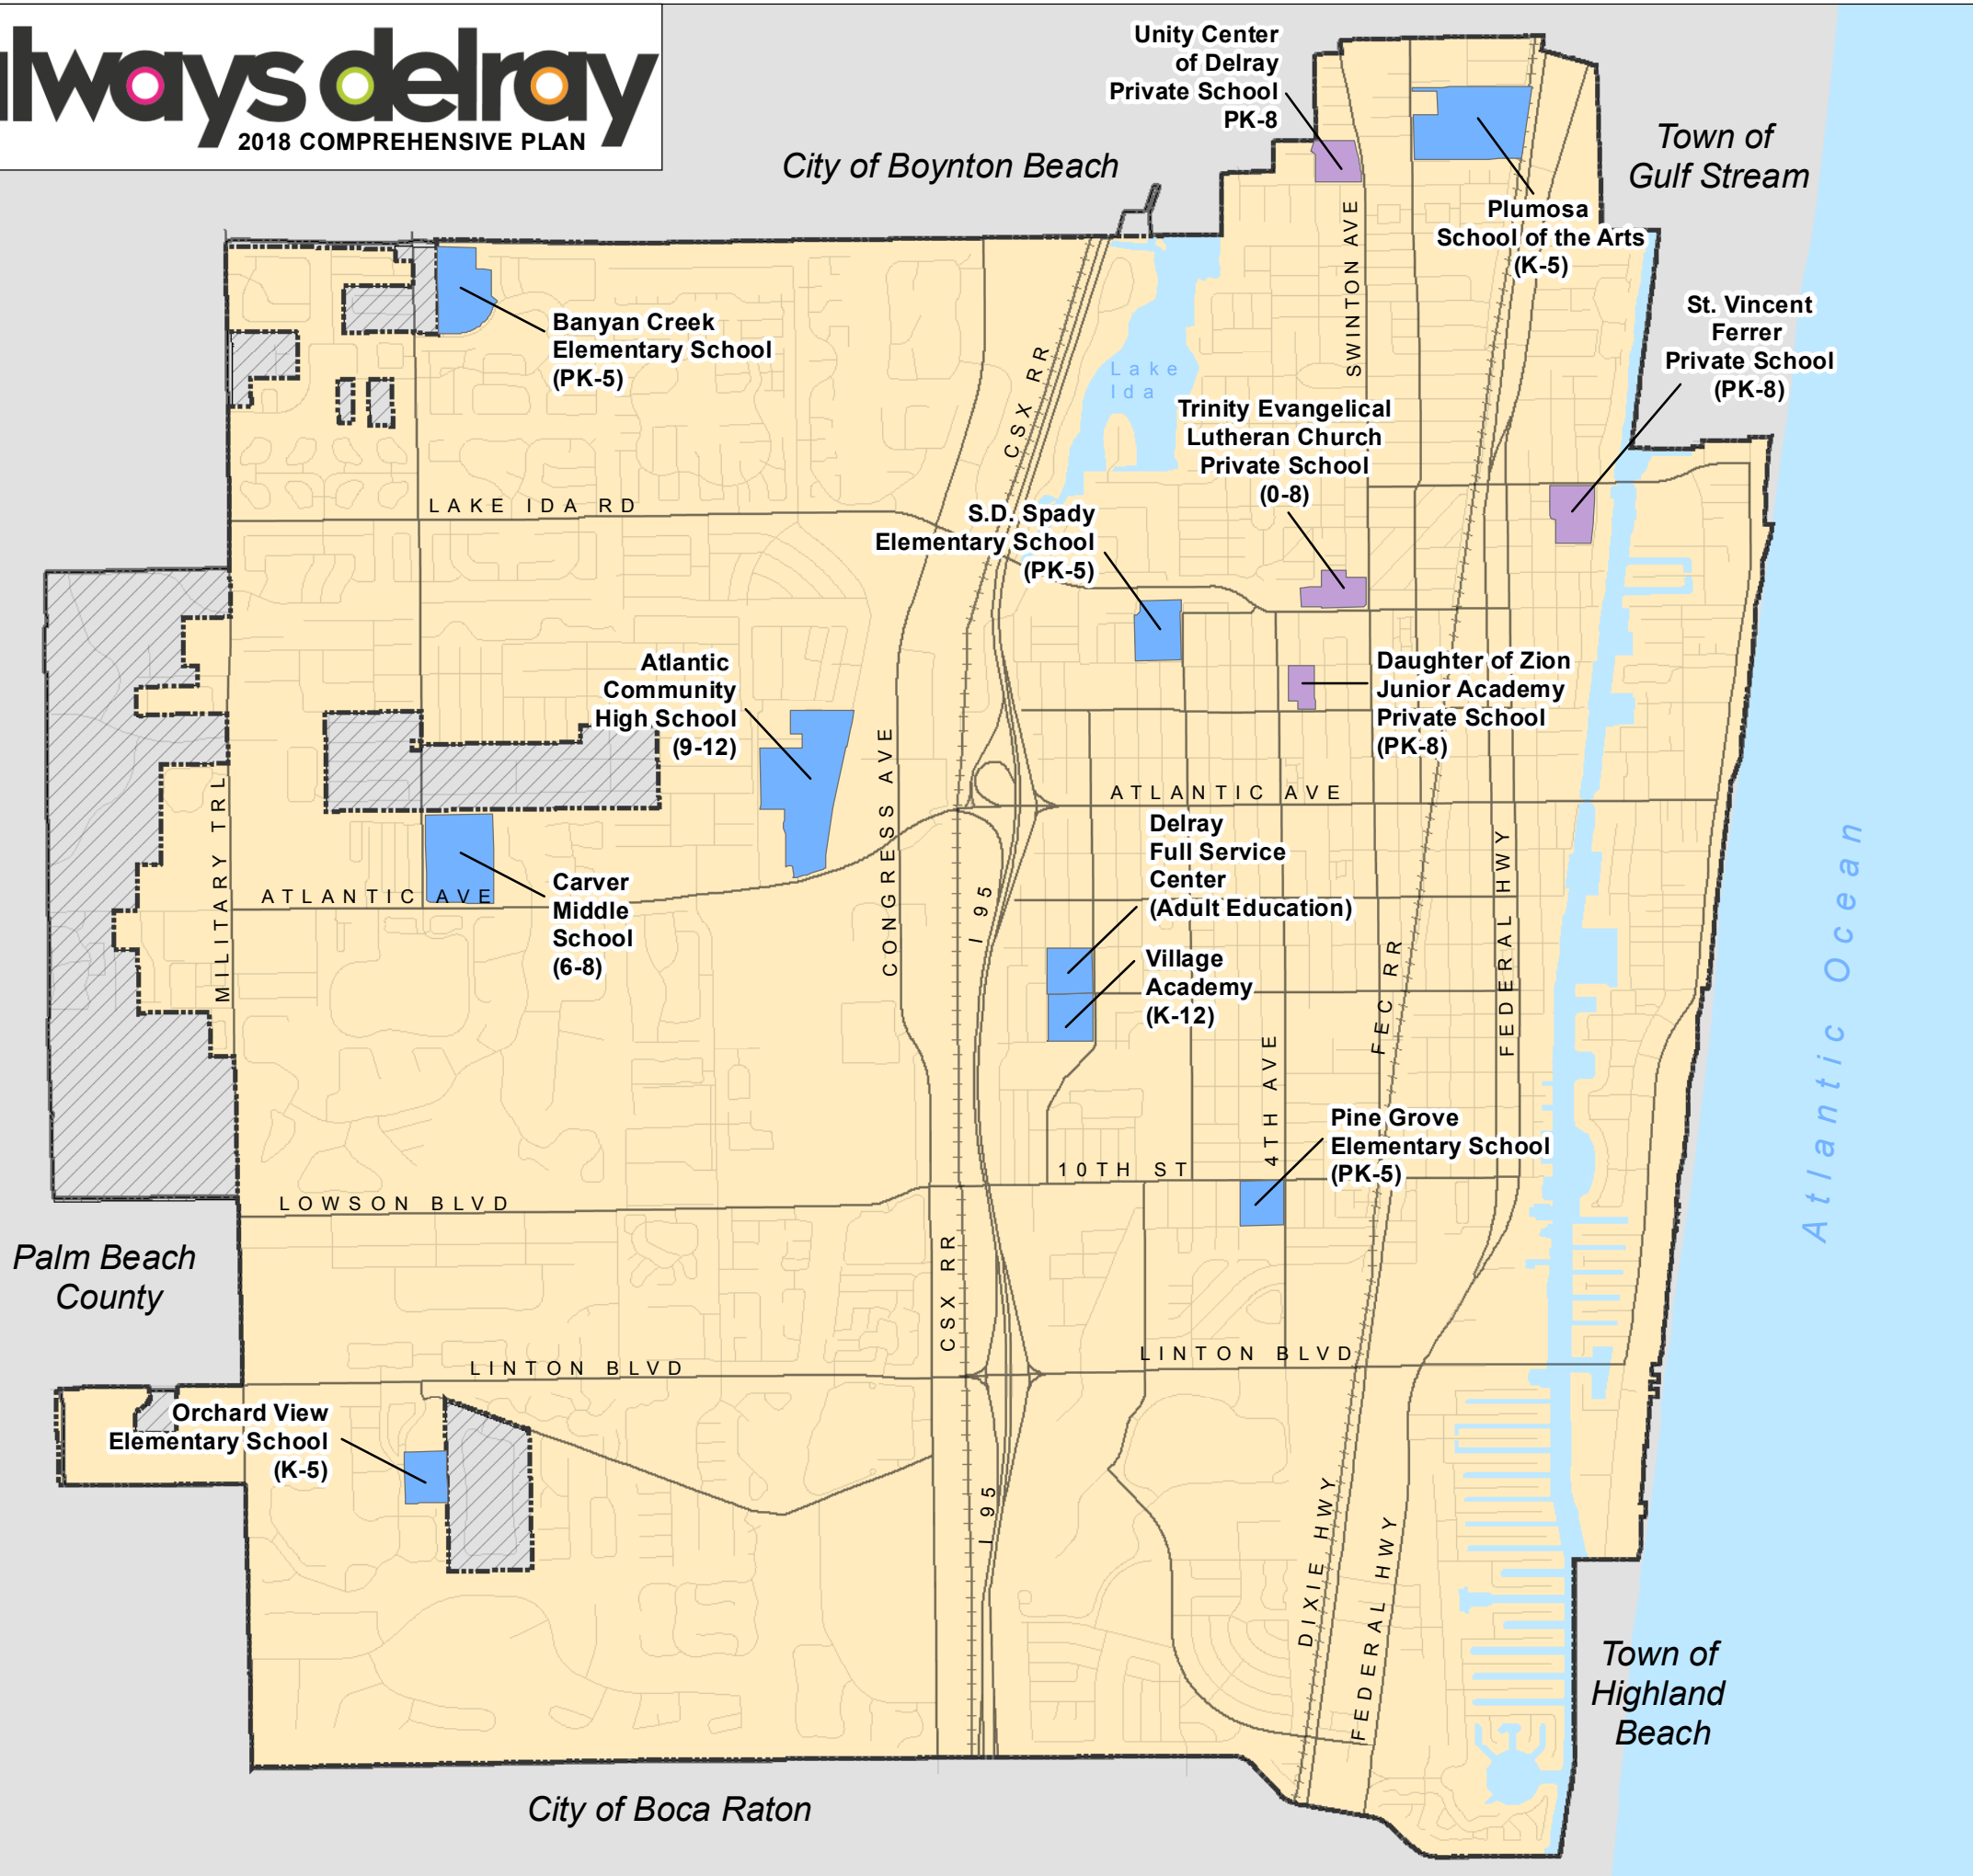

**EDUCATION & PUBLIC SCHOOL FACILITIES**

School Facility Locations  
[MAP EPS-1]

- Public School
- Private School
- Delray Beach Boundary
- Planning Area
- Palm Beach County Jurisdiction

DRAFT

City of Delray Beach  
Planning & Zoning Division

Print Date: 4/6/2018

**EDUCATION & PUBLIC SCHOOL FACILITIES**

**Early Learning Facilities  
[MAP EPS-2]**

**Child Care Facilities**

**Programs Offered**

- Child Care Only
- Early Learning\*

School

Delray Beach Boundary

Planning Area

Palm Beach County Jurisdiction

\*Offers one or more of the following early learning programs: Gold Seal Quality Care, Voluntary Prekindergarten Education Program (VPK), Head Start Program and School Readiness

**Middle School Attendance Boundaries [MAP ESP-4]**

**Middle School Attendance Boundaries**

- Boca Raton Community Middle School
- Carver Middle School
- Odyssey Middle School
- Omni Middle School

- Delray Beach Boundary
- Planning Area
- Palm Beach County Jurisdiction