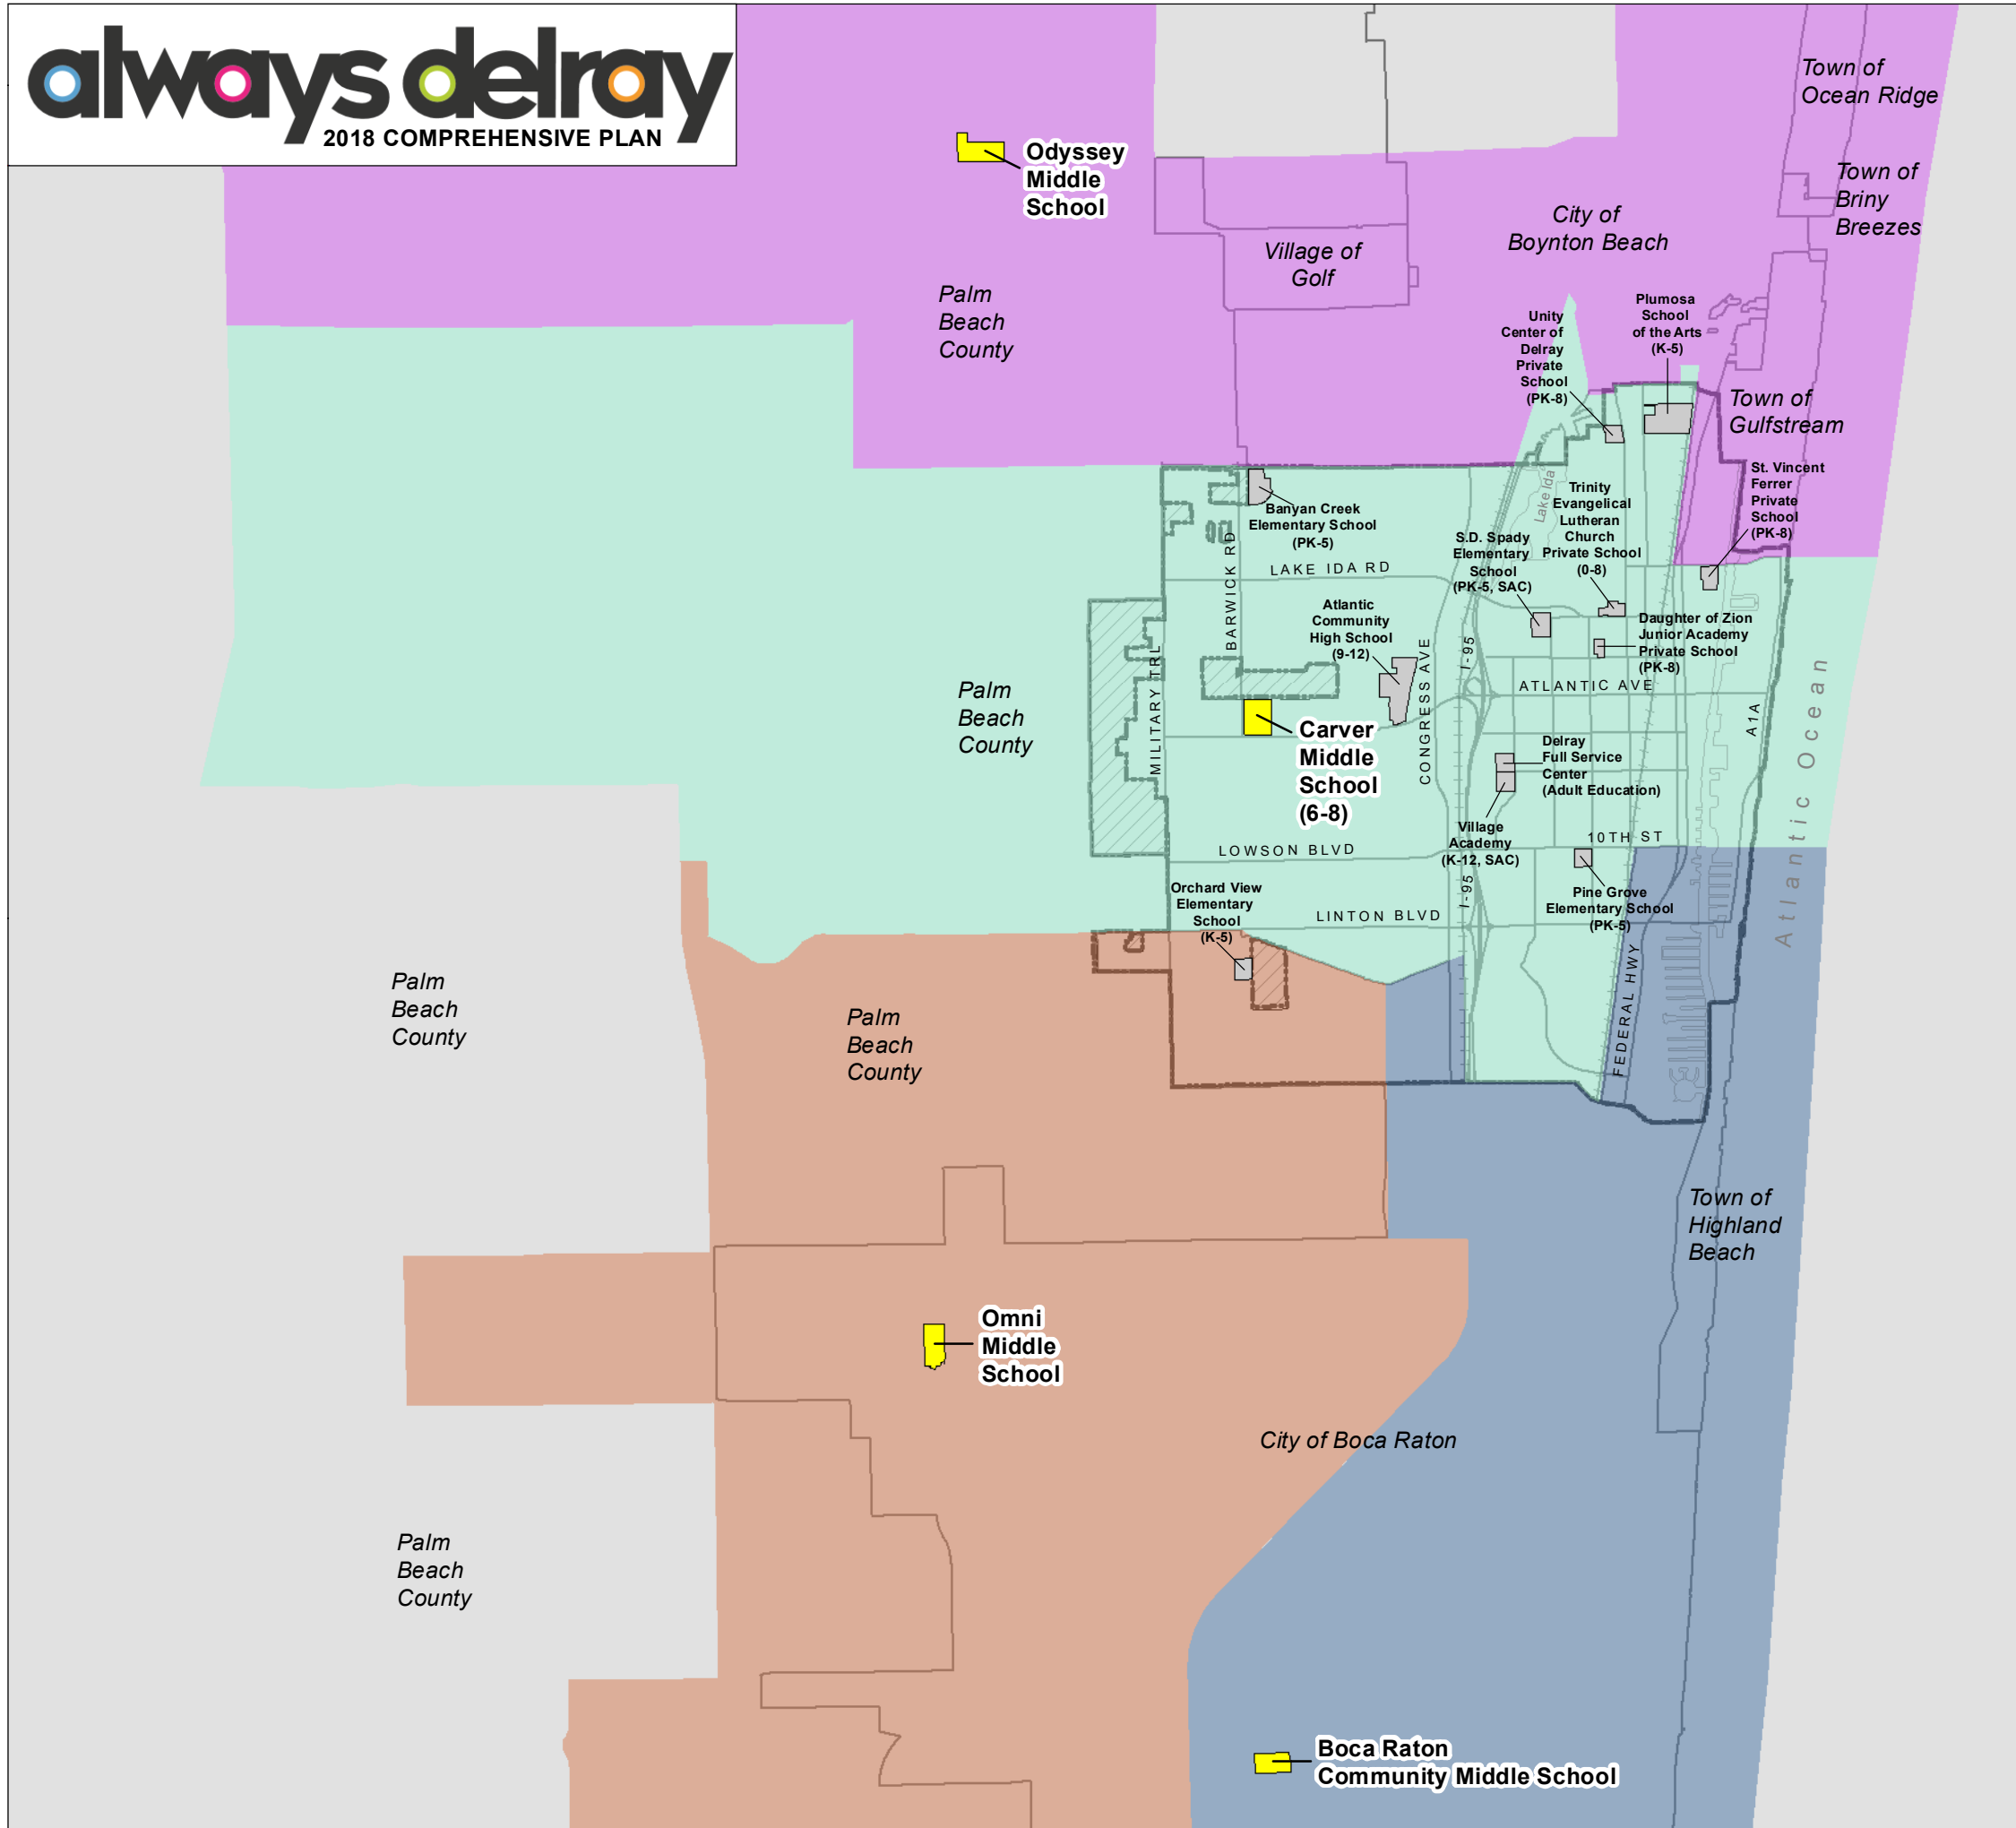

Elementary School Attendance Boundaries  
[MAP ESP-3]

**Elementary School Attendance Boundaries**

- Banyan Creek Elementary School
- Crosspointe Elementary School
- Orchard View Elementary School
- Pine Grove Elementary School
- Plumosa School of the Arts

- Delray Beach Boundary
- Planning Area
- Palm Beach County Jurisdiction

Source: Palm Beach County School District

DRAFT

City of Delray Beach  
Planning & Zoning Division

Print Date: 4/6/2018

**EDUCATION & PUBLIC SCHOOL FACILITIES**

**Middle School Attendance Boundaries [MAP ESP-4]**

**Middle School Attendance Boundaries**

- Boca Raton Community Middle School
- Carver Middle School
- Odyssey Middle School
- Omni Middle School

- Delray Beach Boundary
- Planning Area
- Palm Beach County Jurisdiction