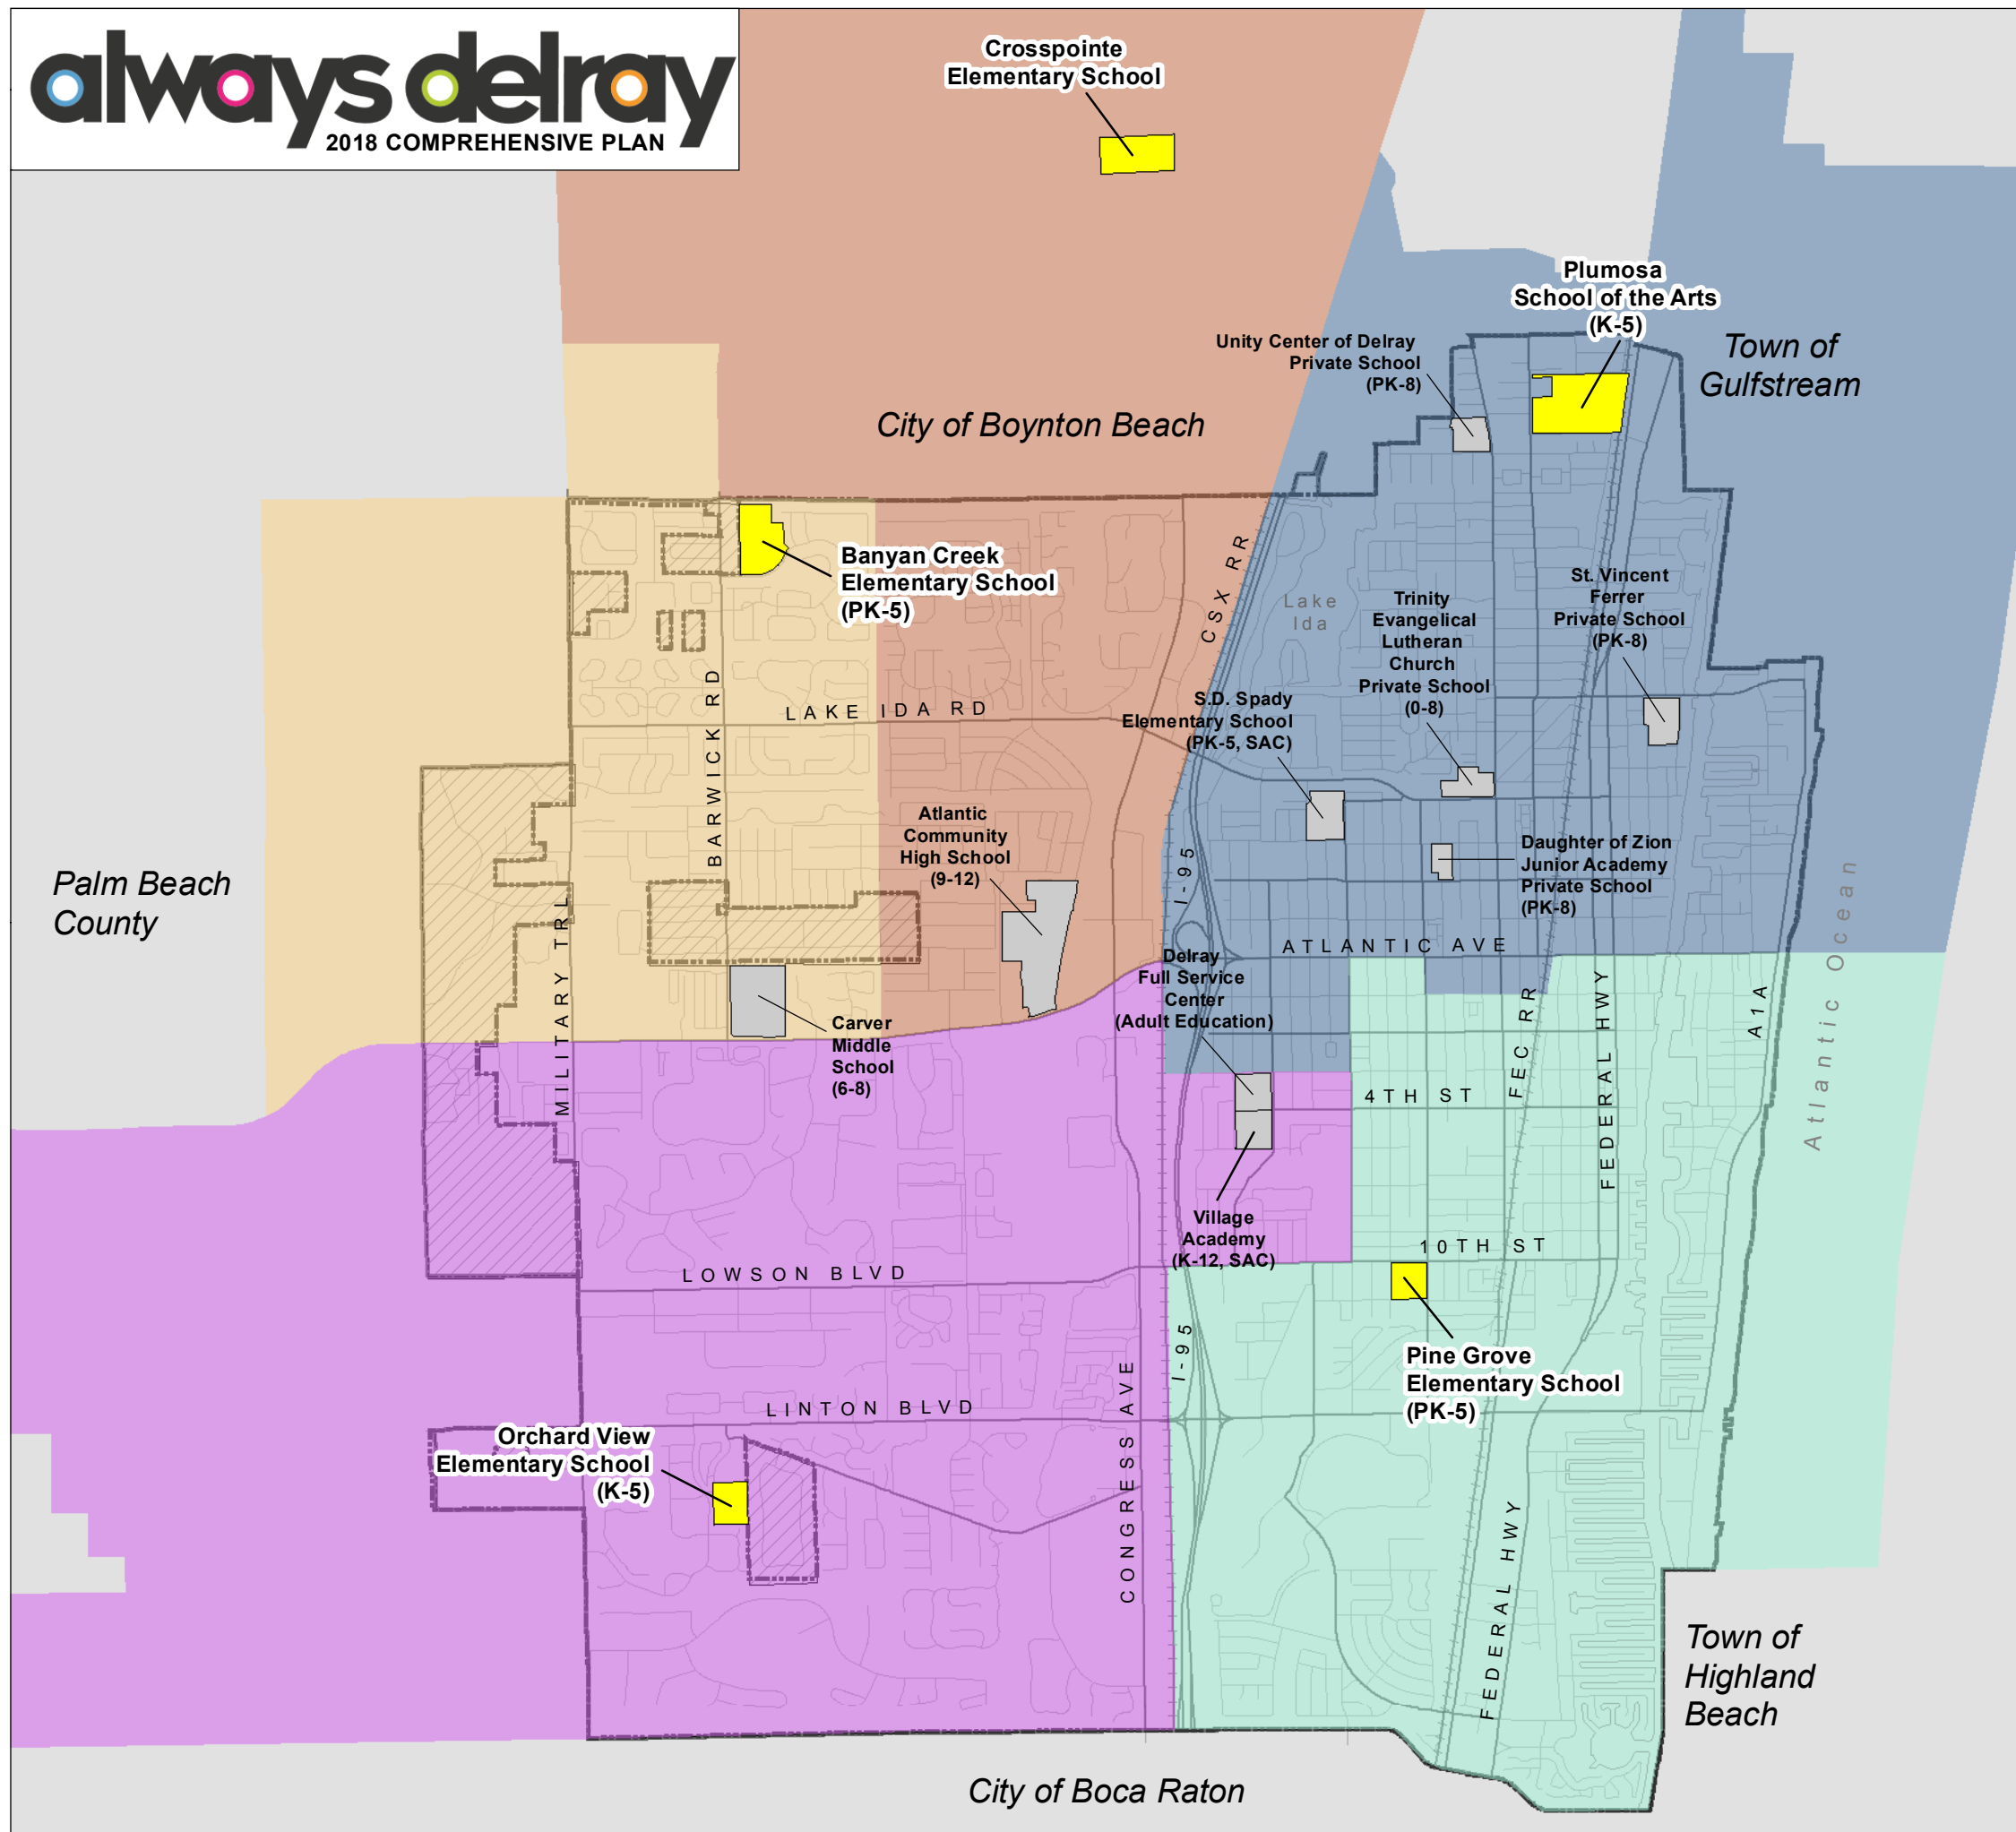

Planning Area

Palm Beach County Jurisdiction

\*Offers one or more of the following early learning programs: Gold Seal Quality Care, Voluntary Prekindergarten Education Program (VPK), Head Start Program and School Readiness

Elementary School Attendance Boundaries  
[MAP ESP-3]

**Elementary School Attendance Boundaries**

- Banyan Creek Elementary School
- Crosspointe Elementary School
- Orchard View Elementary School
- Pine Grove Elementary School
- Plumosa School of the Arts

**Middle School Attendance Boundaries [MAP ESP-4]**

**Middle School Attendance Boundaries**

- Boca Raton Community Middle School
- Carver Middle School
- Odyssey Middle School
- Omni Middle School

- Delray Beach Boundary
- Planning Area
- Palm Beach County Jurisdiction