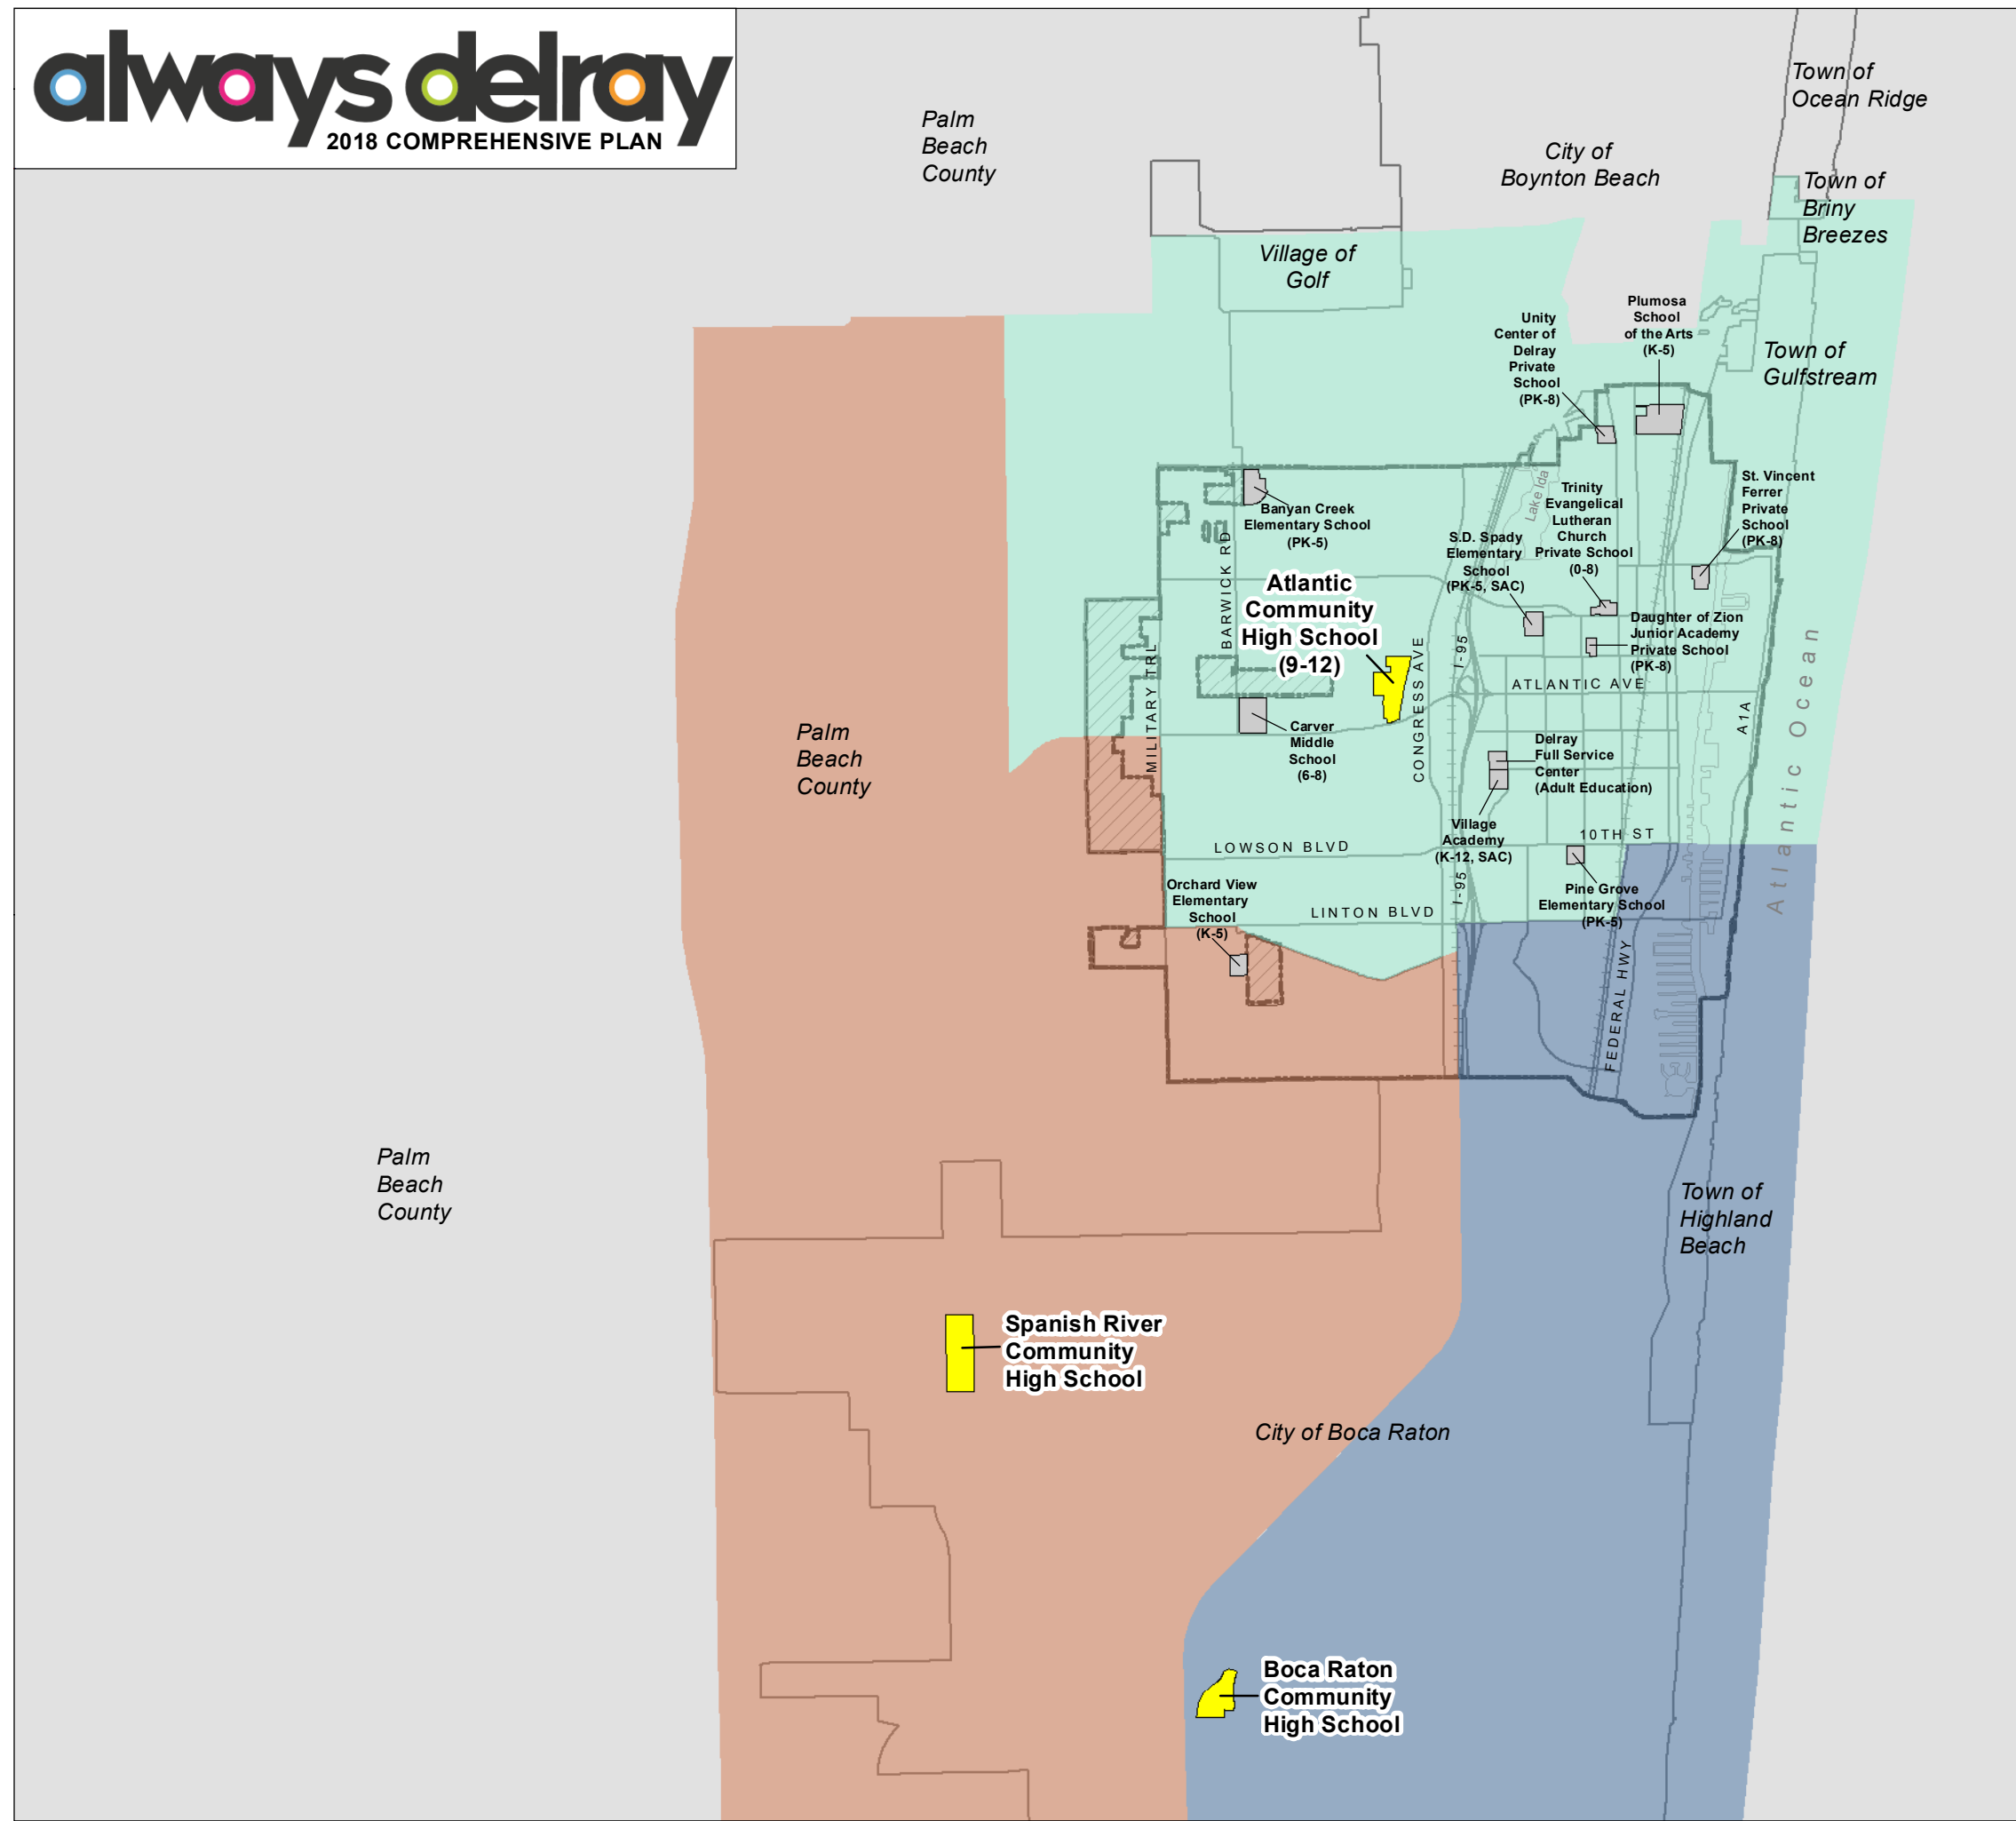

**Middle School Attendance Boundaries [MAP ESP-4]**

**Middle School Attendance Boundaries**

- Boca Raton Community Middle School
- Carver Middle School
- Odyssey Middle School
- Omni Middle School

- Delray Beach Boundary
- Planning Area
- Palm Beach County Jurisdiction

**High School Attendance Boundaries**

- Atlantic Community High School
- Boca Raton Community High School
- Spanish River Community High School

- Delray Beach Boundary
- Planning Area
- Palm Beach County Jurisdiction