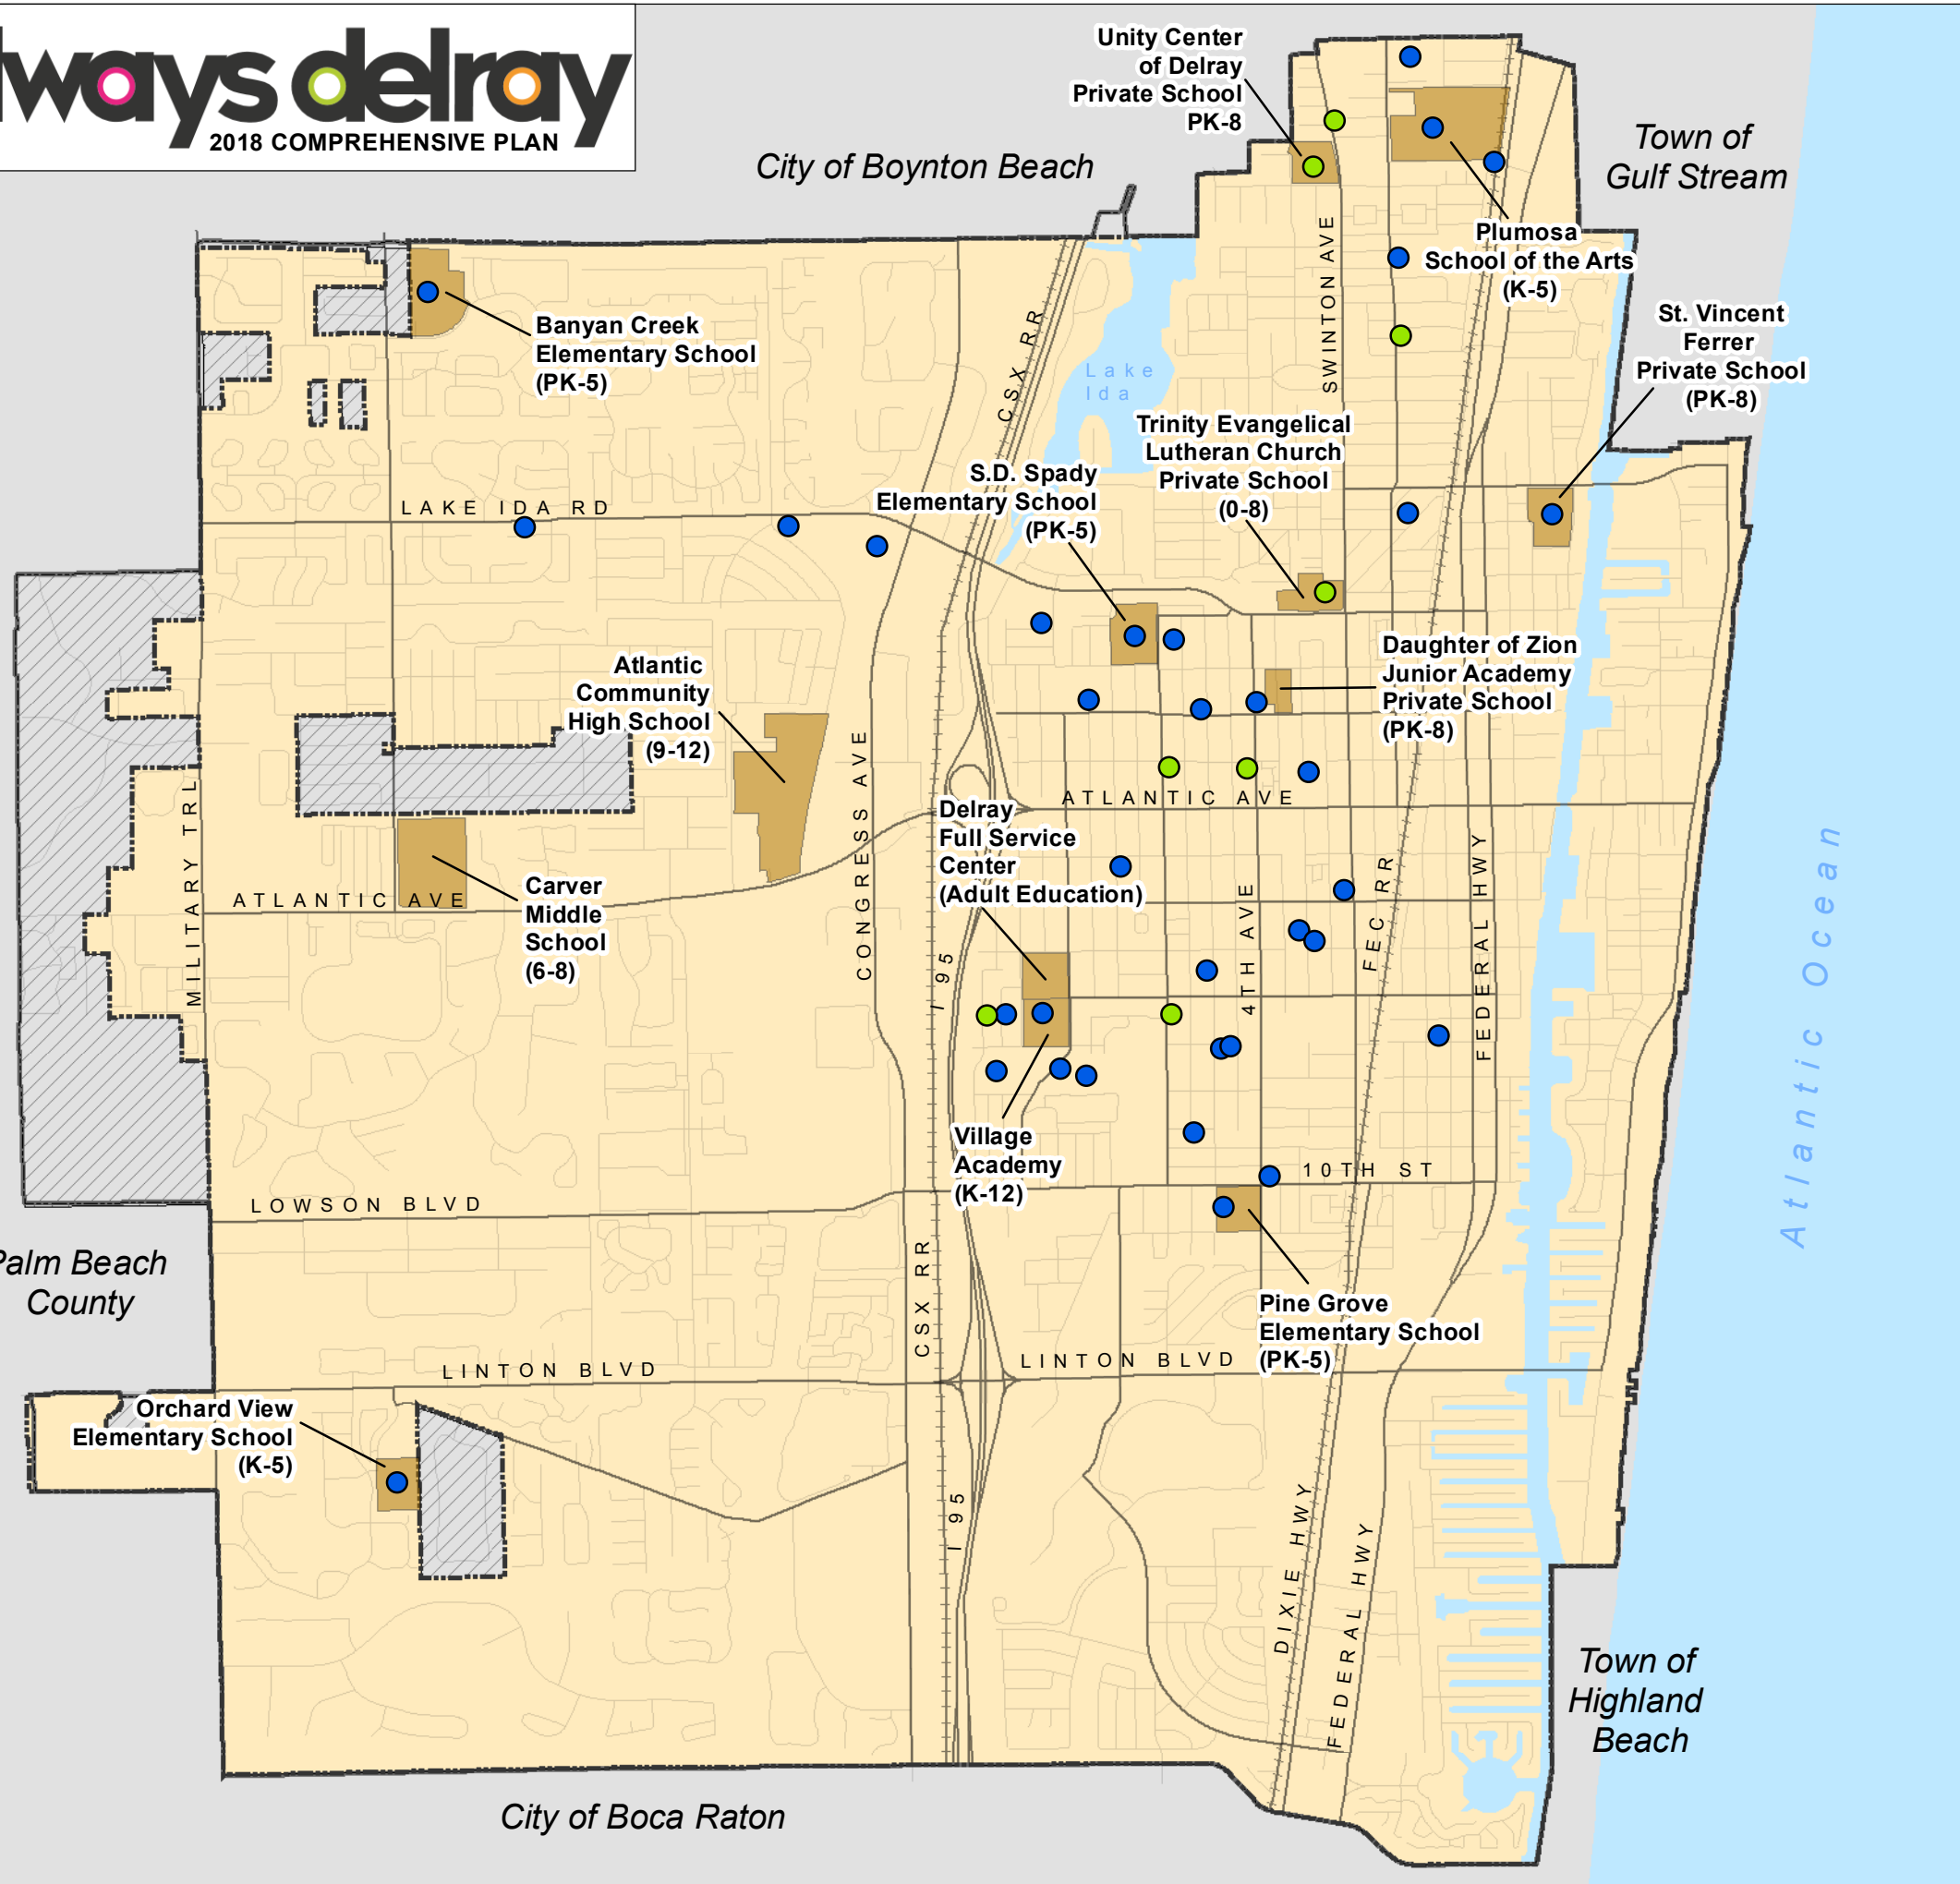

**EDUCATION & PUBLIC SCHOOL FACILITIES**

School Facility Locations  
[MAP EPS-1]

- Public School
- Private School
- Delray Beach Boundary
- Planning Area
- Palm Beach County Jurisdiction

DRAFT

City of Delray Beach  
Planning & Zoning Division

Print Date: 4/6/2018

**EDUCATION & PUBLIC SCHOOL FACILITIES**

**Early Learning Facilities  
[MAP EPS-2]**

**Child Care Facilities**

**Programs Offered**

- Child Care Only
- Early Learning\*

School

Delray Beach Boundary

Planning Area

Palm Beach County Jurisdiction

\*Offers one or more of the following early learning programs: Gold Seal Quality Care, Voluntary Prekindergarten Education Program (VPK), Head Start Program and School Readiness

**Middle School Attendance Boundaries [MAP ESP-4]**

**Middle School Attendance Boundaries**

- Boca Raton Community Middle School
- Carver Middle School
- Odyssey Middle School
- Omni Middle School

- Delray Beach Boundary
- Planning Area
- Palm Beach County Jurisdiction