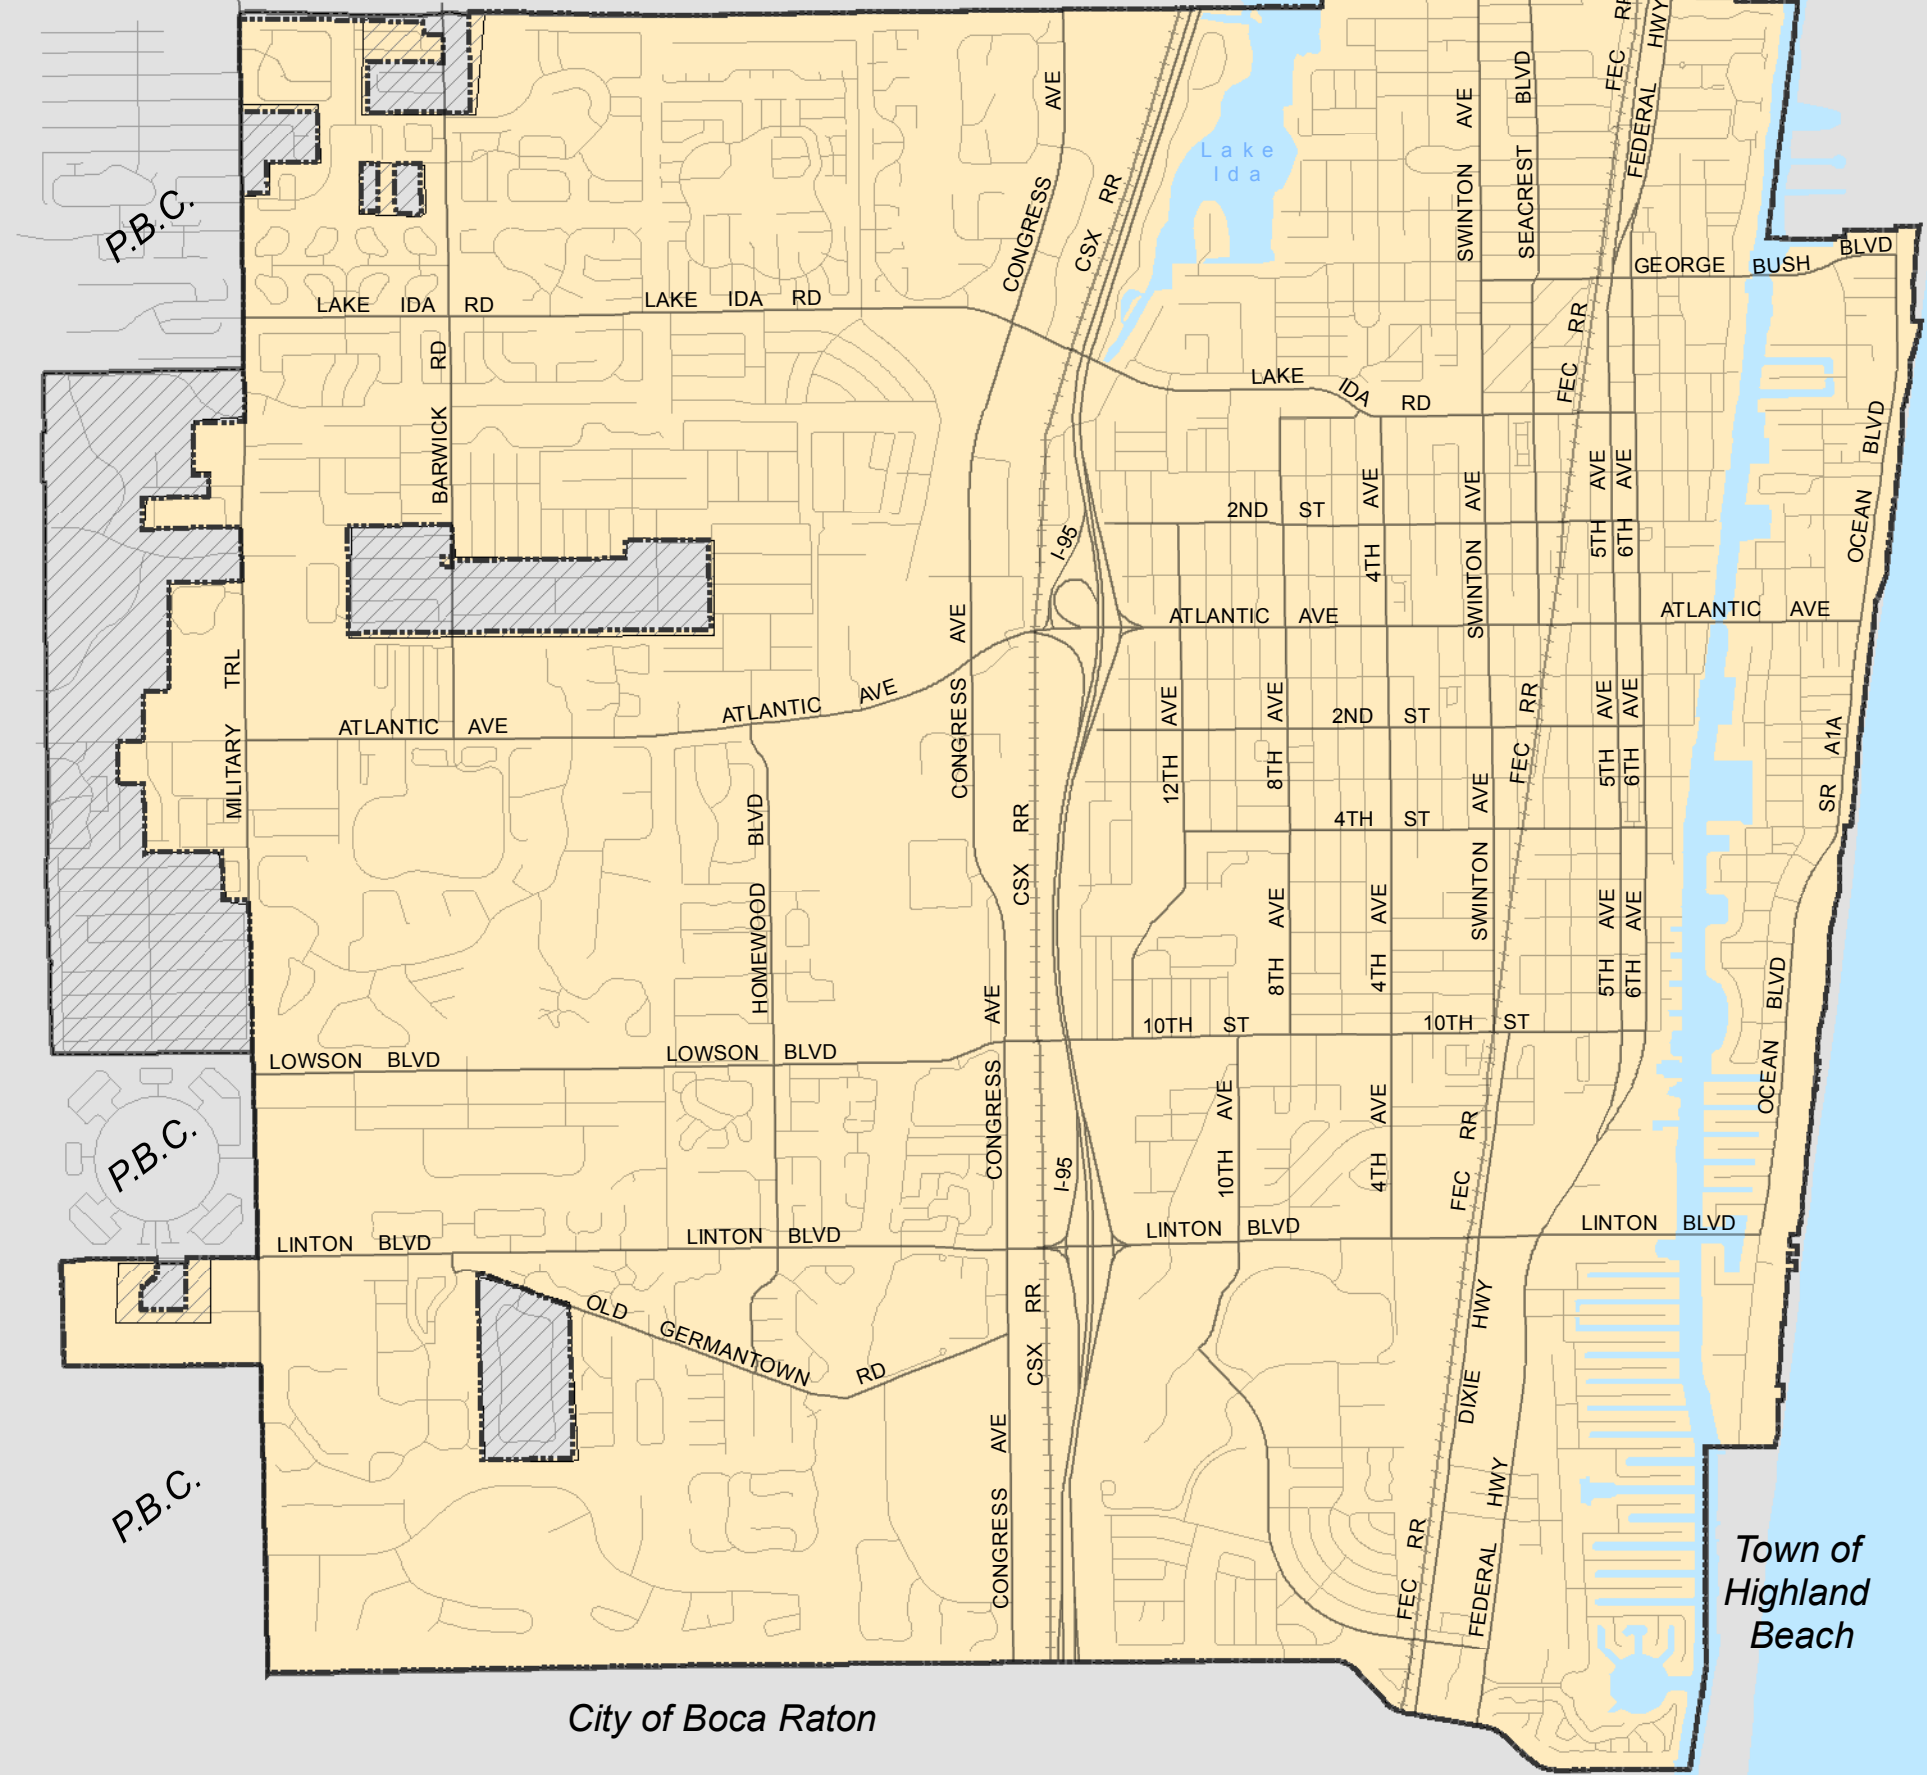

**STRATEGIC PARTNERSHIP  
ELEMENT**

**Municipal City Limits  
[MAP SPE-1]**

-  Delray Beach Boundary
-  Planning Area
-  Palm Beach County Jurisdiction

City of Delray Beach  
Planning & Zoning Division

Print Date: 7/6/2018