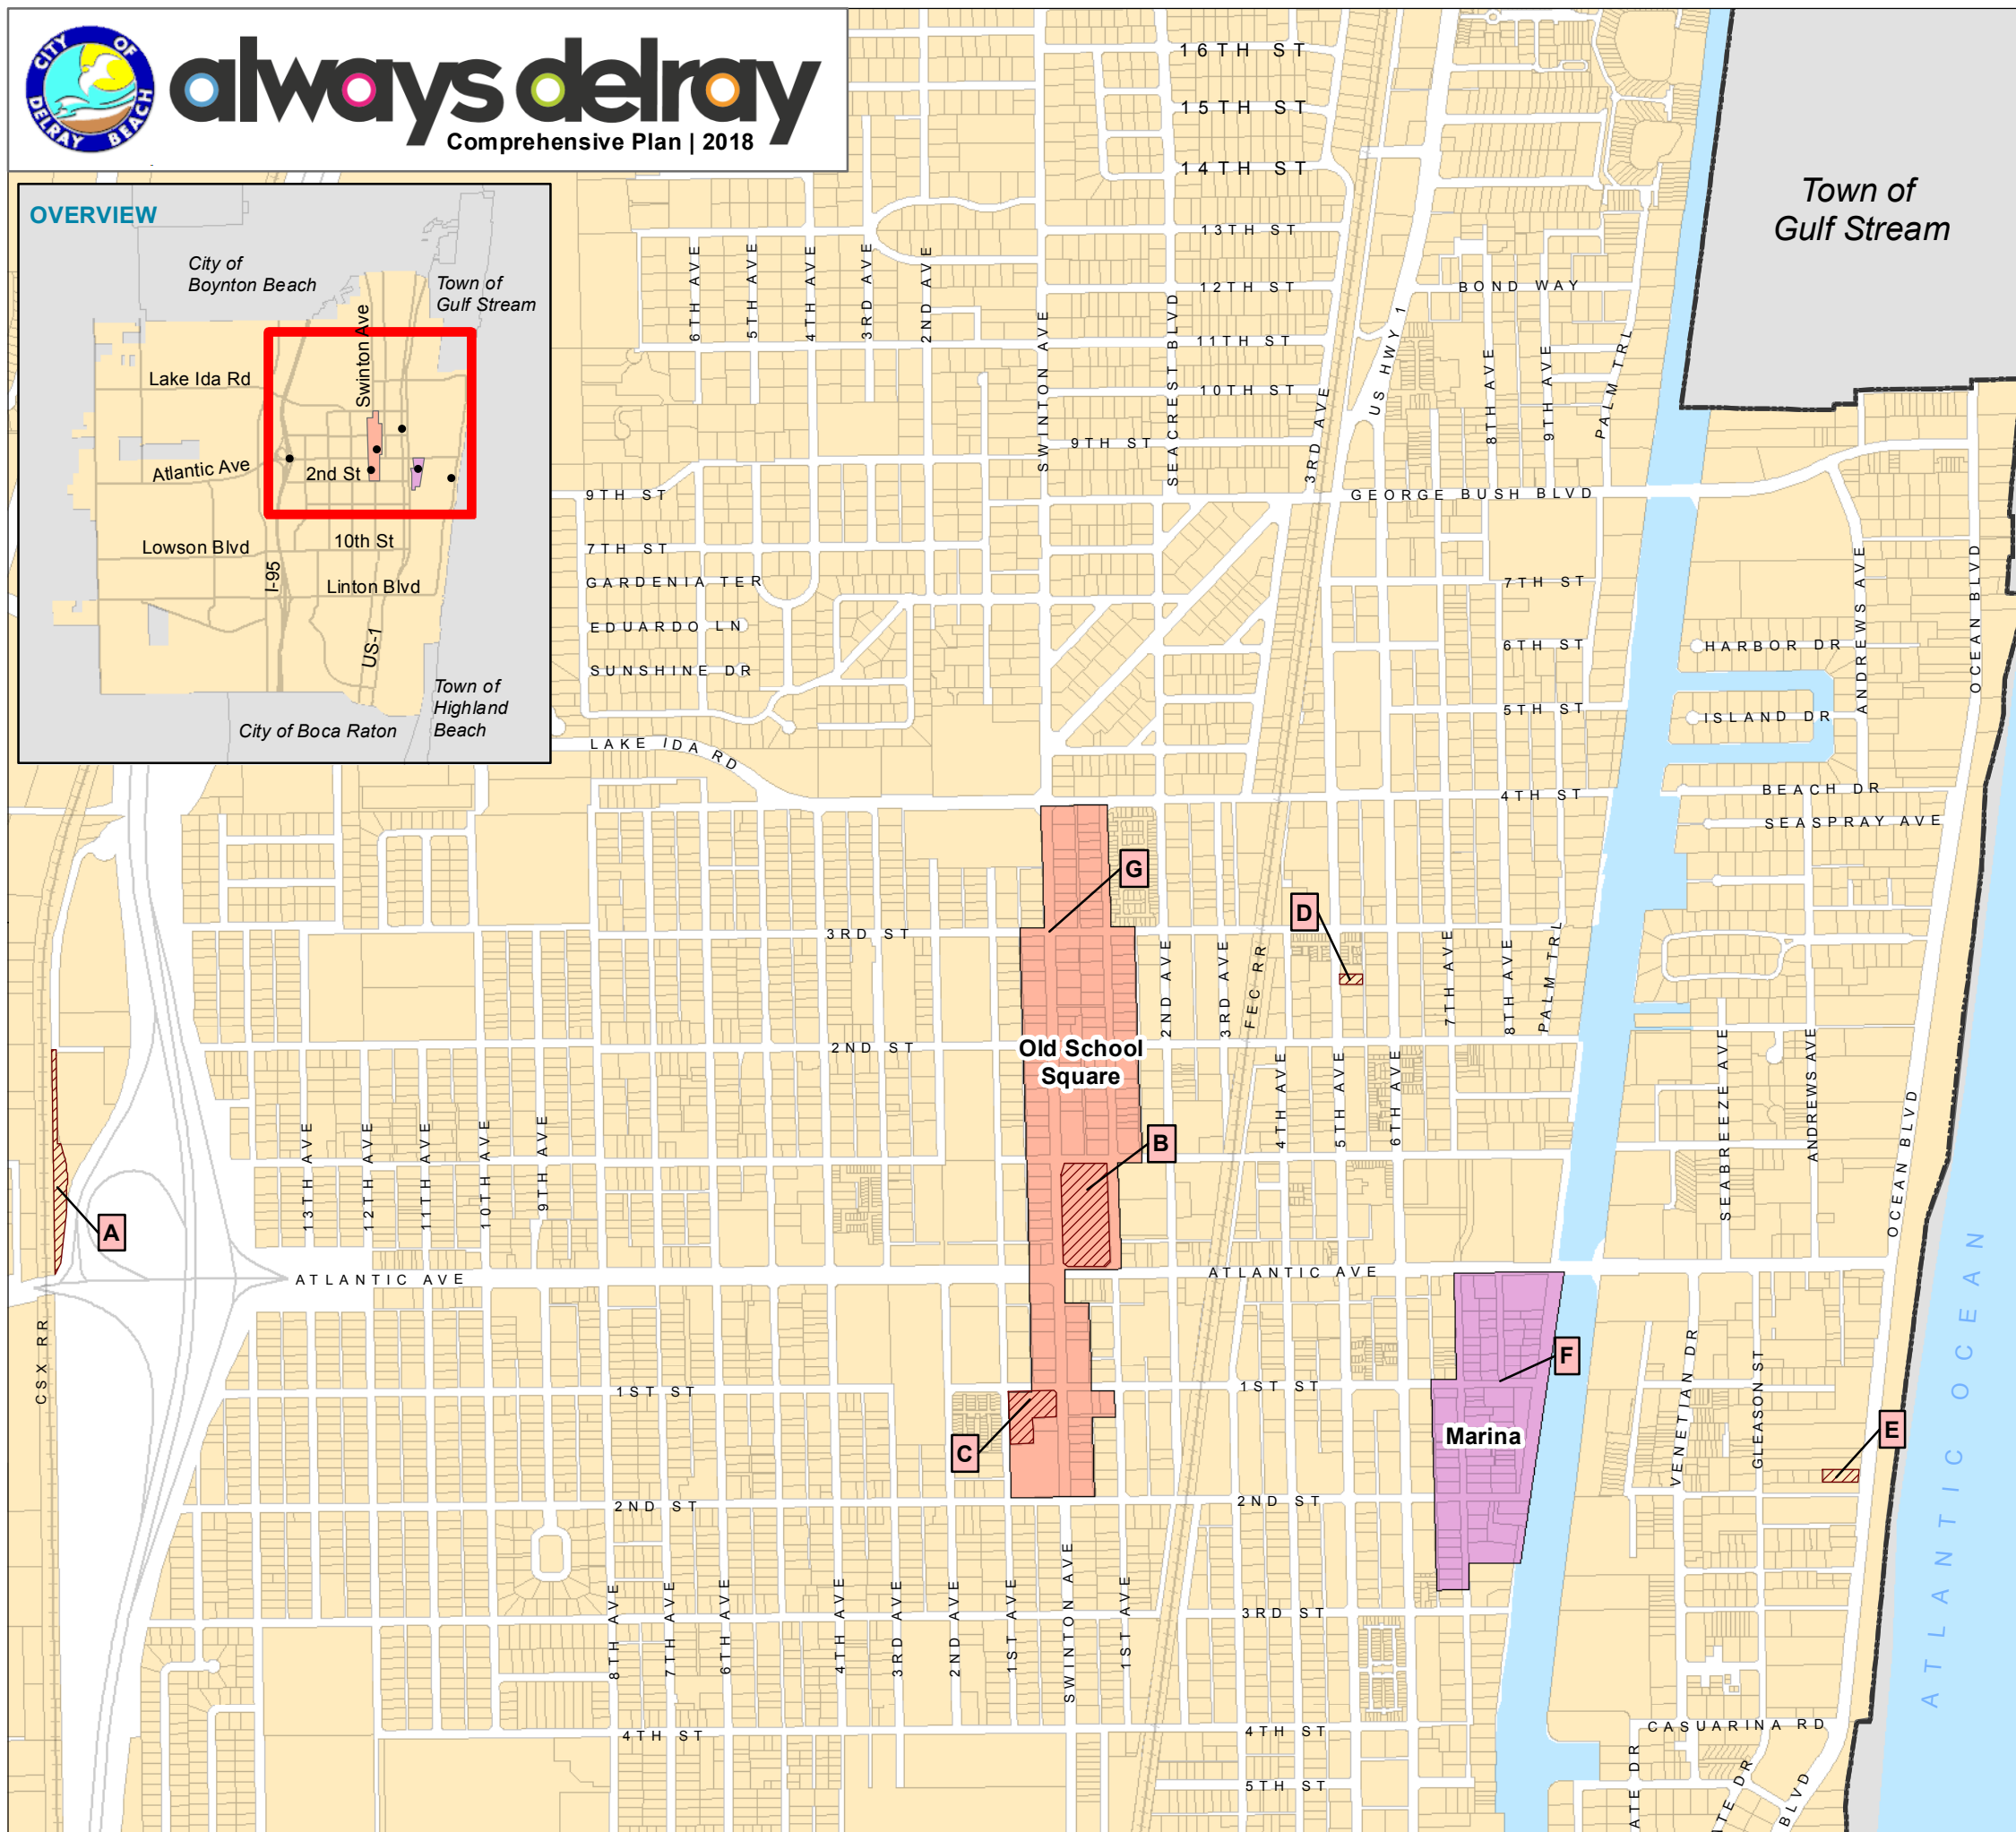

HISTORIC PRESERVATION ELEMENT

National Register
of Historic Places
[MAP HPE-2]

OVERVIEW

NATIONAL REGISTER OF HISTORIC PLACES

- (A) Seaboard Airline Railroad Station
- (B) Delray Beach Schools (Old School Square Complex)
- (C) Sundy House (John & Elizabeth Shaw House)
- (D) Milton-Myers American Legion Post No. 65
- (E) JB Evans House (Sandoway House Natire Center)
- (F) Marina Historic District
- (G) Old School Square Historic District