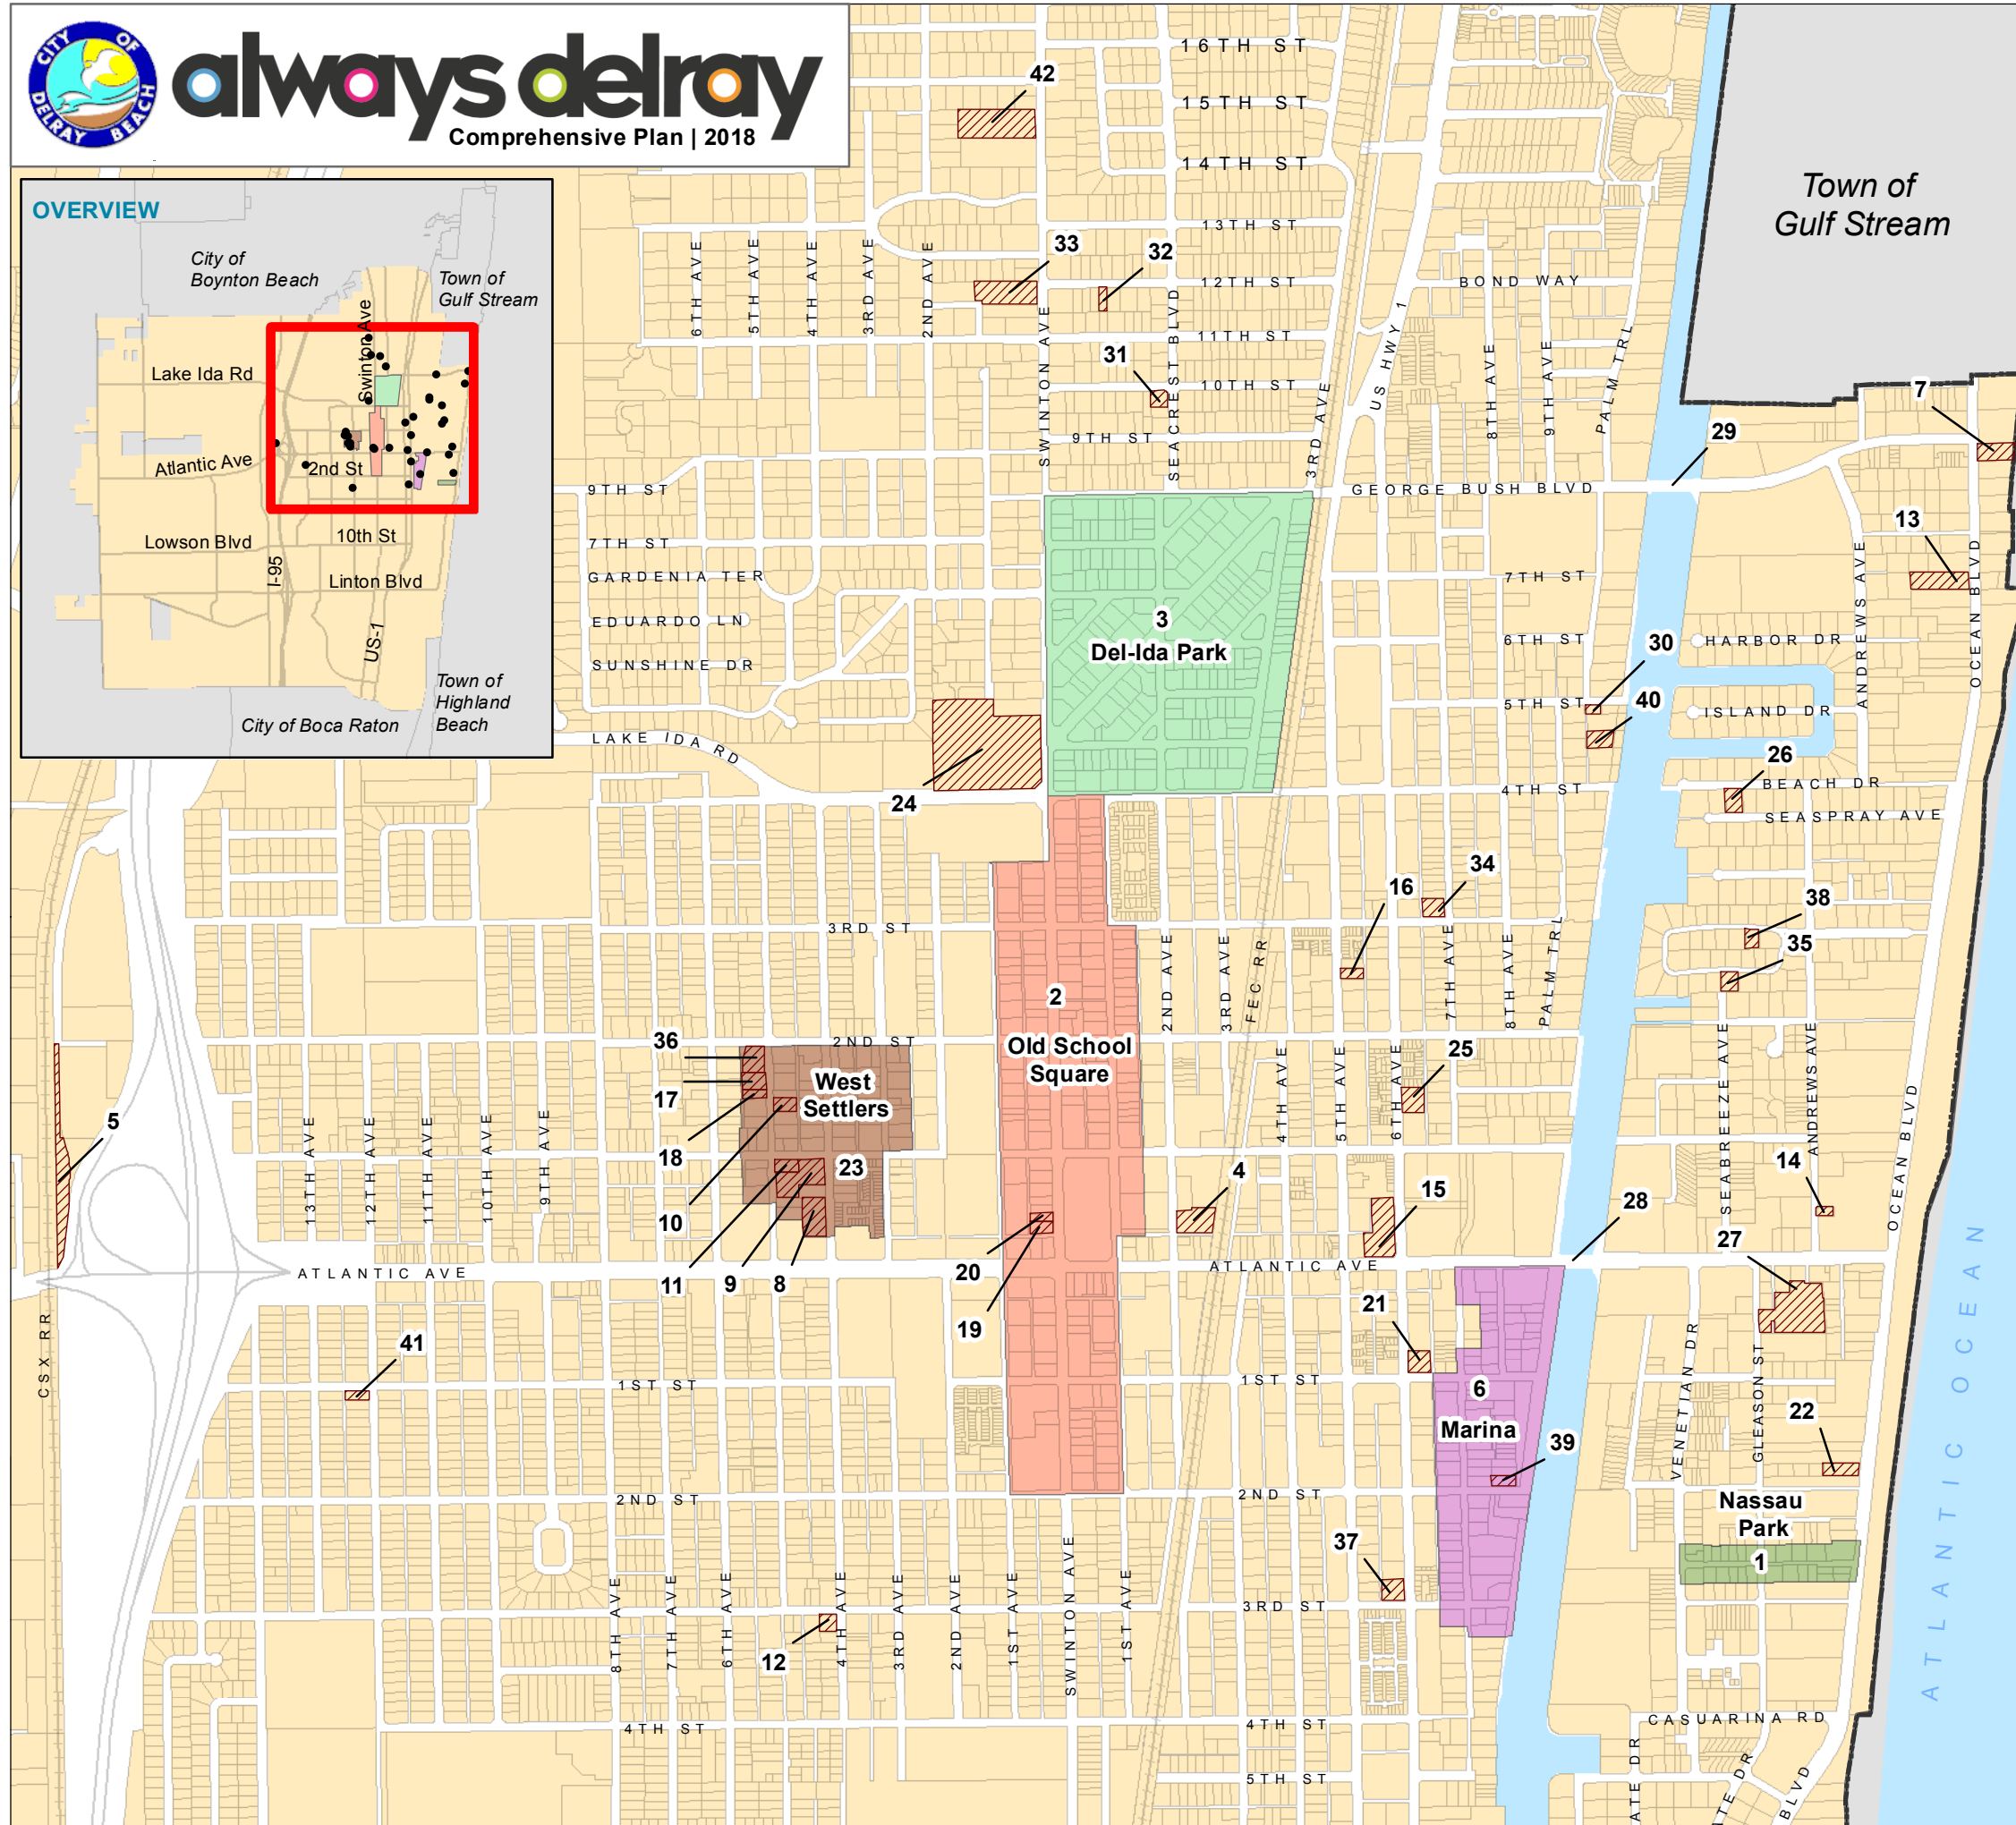

HISTORIC PRESERVATION ELEMENT

Local Register
of Historic Places
[MAP HPE-1]

OVERVIEW

LOCAL REGISTER OF HISTORIC PLACES

- (1) Nassau Park Historic District
- (2) Old School Square Historic District
- (3) Del-Ida Park Historic District
- (4) Sundry Feed Store
- (5) Historic Depot Square
- (6) Marina Historic District
- (7) The Koch House
- (8) Site of School No. 4 Delray Colored
- (9) Greater Mount Olive Missionary Baptist Church
- (10) St. Paul African Methodist Episcopal Church
- (11) The Free and Accepted Masons Of Delray Beach Lodge 275
- (12) St. Matthew Episcopal Church
- (13) Historic Fontaine Fox House Properties
- (14) The Scott House
- (15) The Colony Hotel and the Colony Hotel North Annex
- (16) Milton-Myers Post No. 65, the American Legion of the United States
- (17) Solomon D. Spady House
- (18) The Susan Williams House
- (19) The Monterey House
- (20) The Historic Bungalow
- (21) The Blank House
- (22) The Sandoway House
- (23) West Settlers Historic District
- (24) The Trinity Evangelical Lutheran Church Chapel
- (25) The Turner House
- (26) The Price House
- (27) The Fellowship Hall of the First Presbyterian Church of Delray Beach
- (28) The Atlantic Avenue Bridge (State Structure #930864)
- (29) The George Bush Boulevard Bridge
- (30) The Water House
- (31) The O'Neal House
- (32) The Amelung House
- (33) The Dewitt Estate
- (34) The Hartman House
- (35) The Sewell C. Biggs House
- (36) The Harvel House
- (37) Adams Auto Dealership
- (38) Waters-Wellenbrink Residence
- (39) The Marina House
- (40) Two Fisher Lane
- (41) Ridley Temple Church of God In Christ
- (42) The Clint Moore House